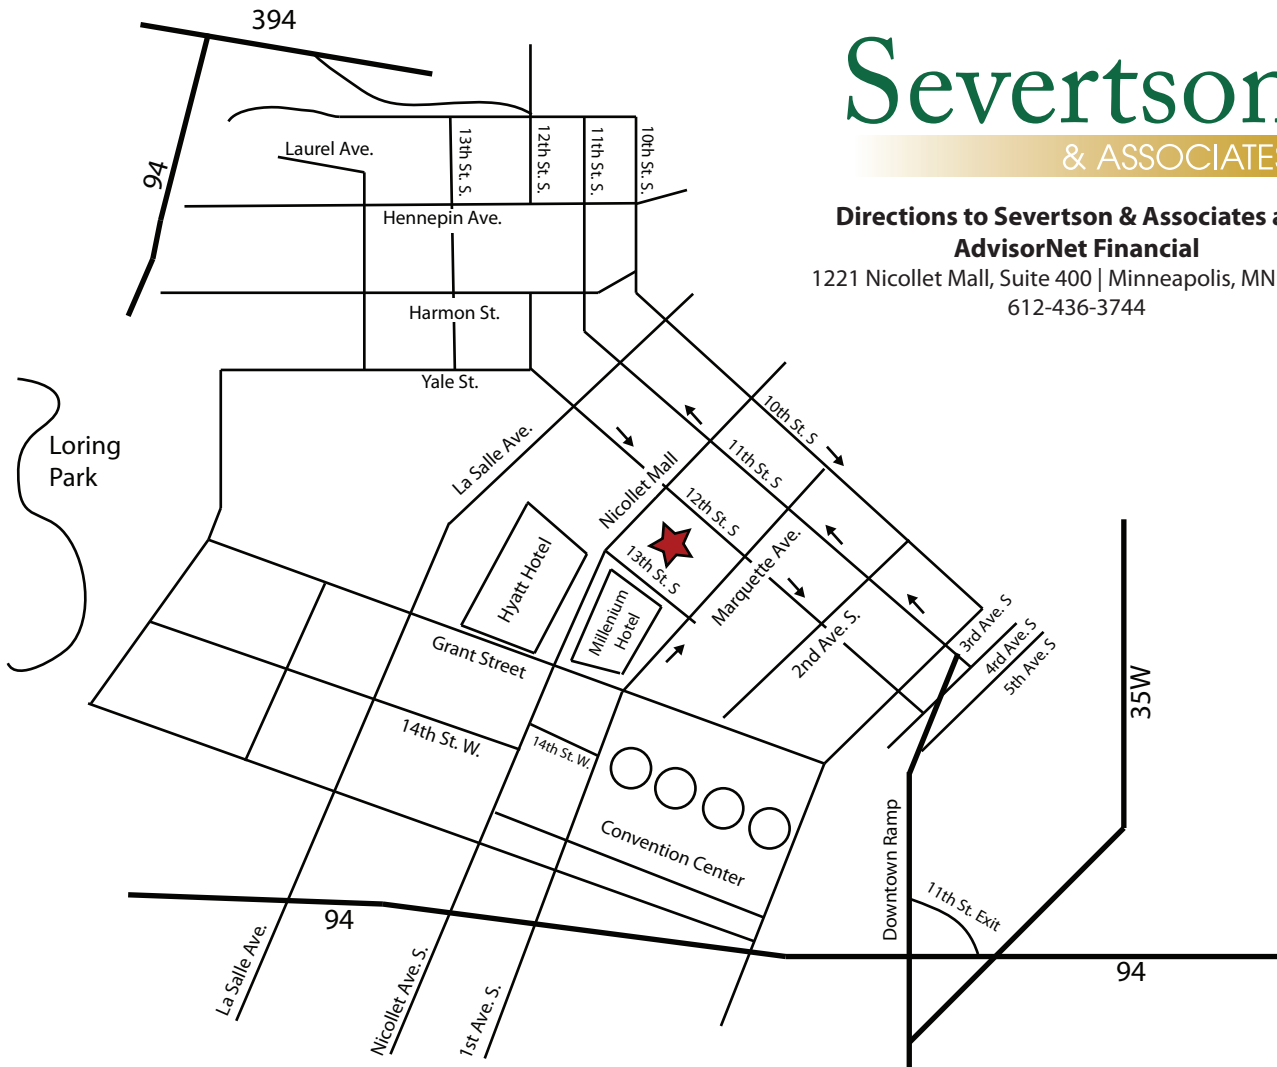

### Entering Minneapolis from I-394 West

- Follow downtown exits to 12th Street Exit
- Follow 12th St. to LaSalle Avenue
- Turn right on LaSalle Avenue
- Continue on LaSalle Ave. to Grant Street
- Turn left on Grant Street
- Follow Grant St. one block to Nicollet Avenue
- Turn left on Nicollet Avenue
- Follow Nicollet Avenue on block to 13th Street
- Take a right on 13th Street
- Severtson & Associates is in the Wells Fargo Bank Building on your left
- You may use the Wells Fargo lower parking ramp
- Go to 4th floor lobby